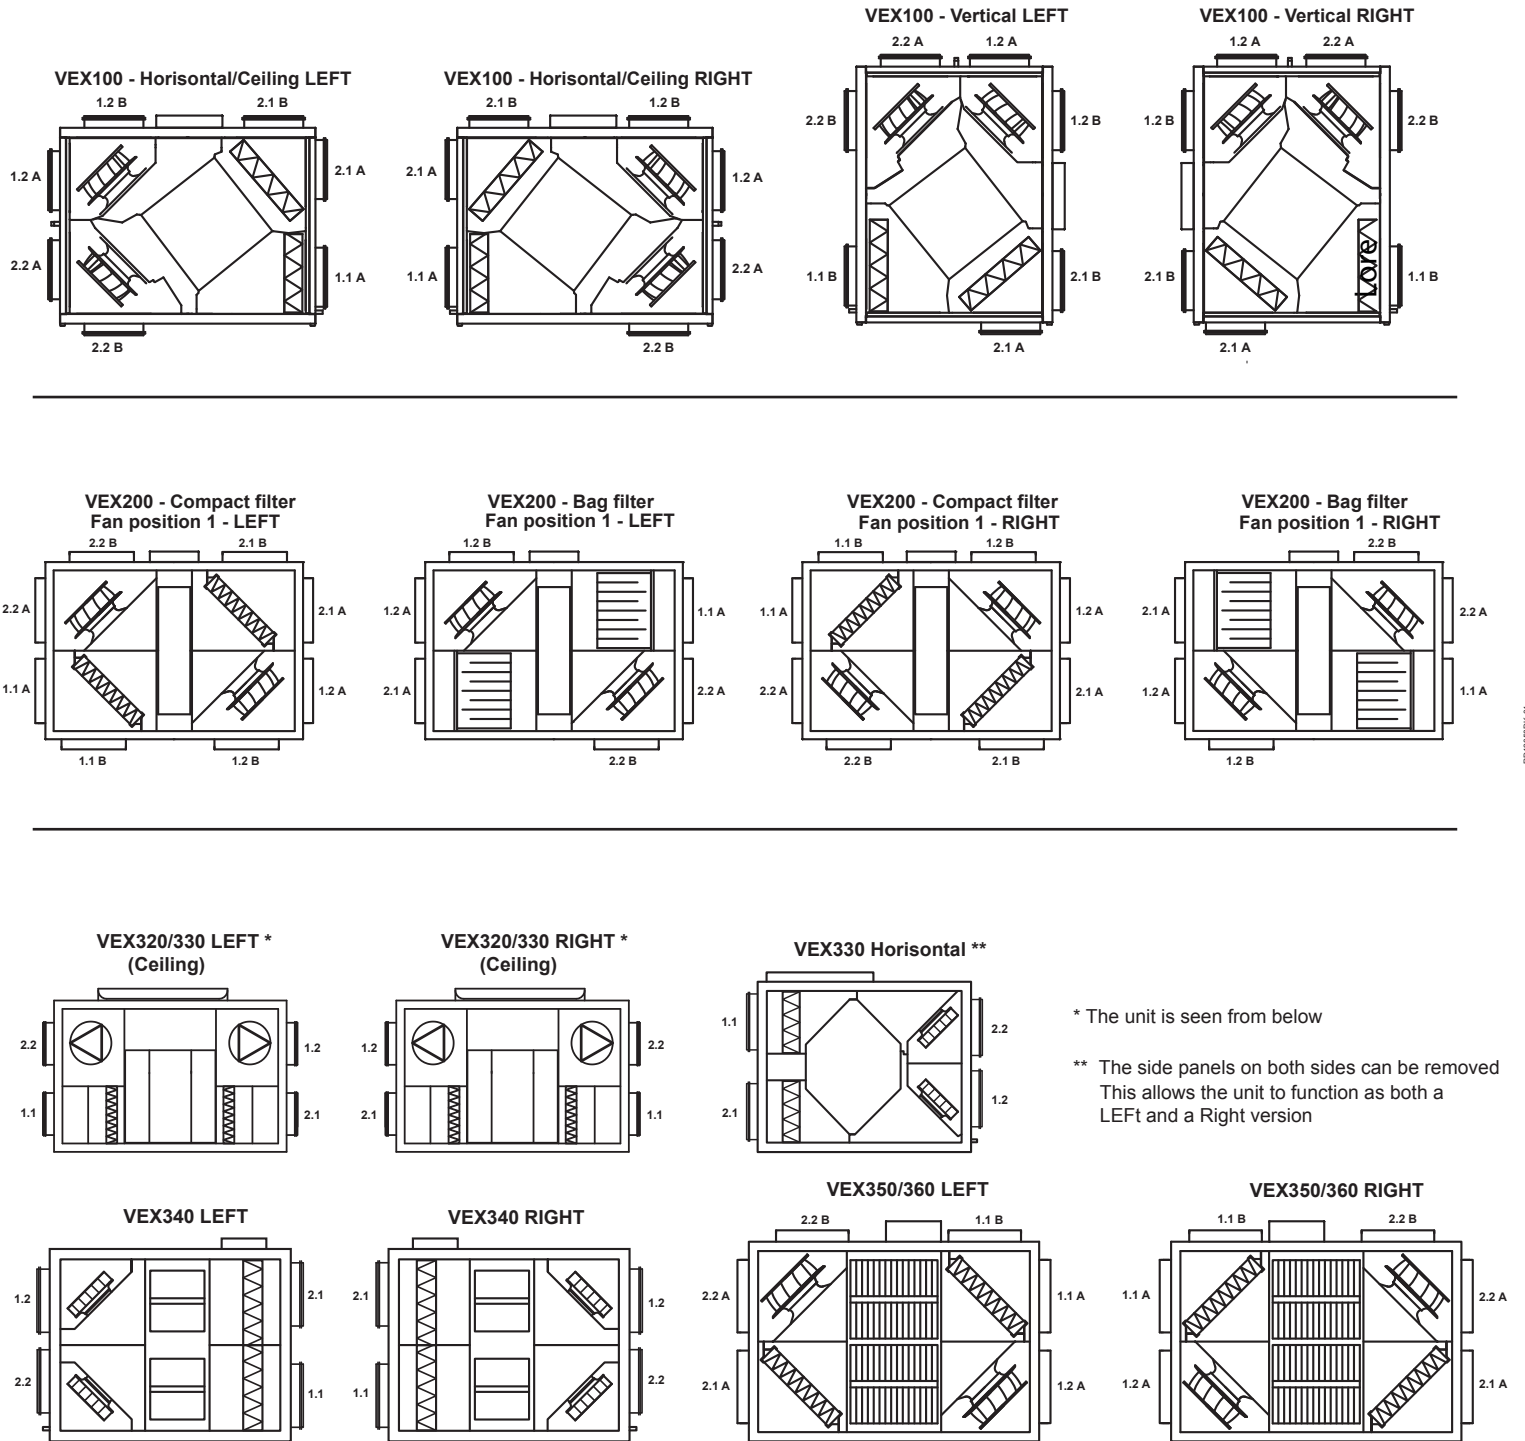

# Overview, spigot location on VEX100 - VEX200 - VEX300

1.1. Extract air 1.2 Exhaust air 2.1. Outdoor air 2.2 Supply air

# Overview, spigot location on VEX100 - VEX200 - VEX300

1.1. Extract air 1.2 Exhaust air 2.1. Outdoor air 2.2 Supply air

VEX370 LEFT

VEX370 RIGHT

VEX370 Flue Gas LEFT

VEX370 Flue Gas RIGHT

VEX370 HCWI LEFT

VEX370 HCWI RIGHT